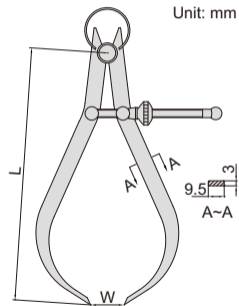

# OUTSIDE SPRING CALIPERS

- Made of carbon steel

Code	Size (L)	Range (W)
7262-150	155mm	0-140mm
7262-200	210mm	0-210mm
7262-250	265mm	0-270mm
7262-300	310mm	0-320mm

7262-150

tips